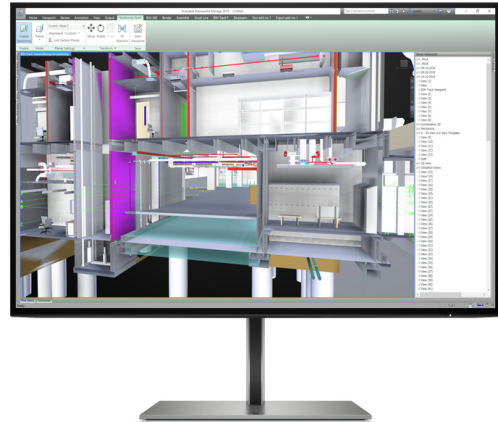

HP Z24u G3 WUXGA USB-C Display

Exquisitely crafted for every detail

Meticulously crafted to surpass every design standard, the HP Z24u G3 WUXGA USB-C Display is composed of authentic aluminum and delivers an impressive, frameless viewing experience. Bring your ideas to life with remarkable color accuracy in precise WUXGA resolution. Refine your work experience and transform your PC into a powerhouse with this 24 inch diagonal screen monitor with USB-C 100W Power Delivery.

- Meticulously crafted with a razor-thin profile and frameless design, this stunning 24-inch diagonal screen monitor effortlessly powers your PC or Mac®. Get ultimate comfort with 4-way ergonomic adjustability.